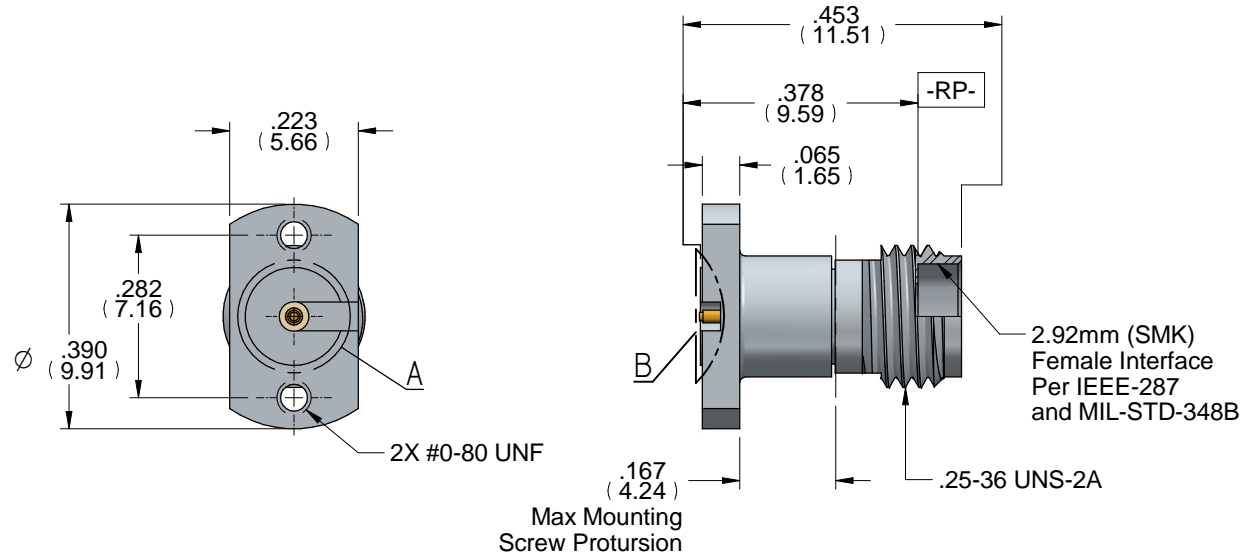

# TLF40-001 2.92mm Top Launch

MATERIAL TABLE	
ITEM	MATERIAL
Housing	303 Stainless Steel
Dielectric	Neoflon
Center Conductor	Gold Plated BeCu

Notes (Unless Otherwise Specified):

1. All Dimensions are in Inches.
2. All Angles are in Degrees.
3. All Dimensions in (XXX) are in Millimeters.