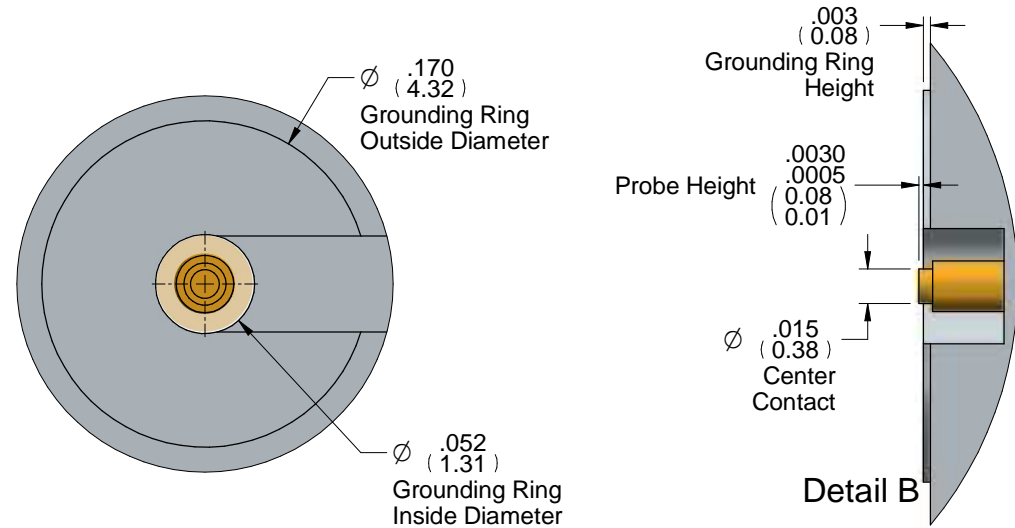

# TLF40-001 2.92mm Top Launch

MATERIAL TABLE	
ITEM	MATERIAL
Housing	303 Stainless Steel
Dielectric	Neoflon
Center Conductor	Gold Plated BeCu

Notes (Unless Otherwise Specified):

1. All Dimensions are in Inches.
2. All Angles are in Degrees.
3. All Dimensions in (XXX) are in Millimeters.